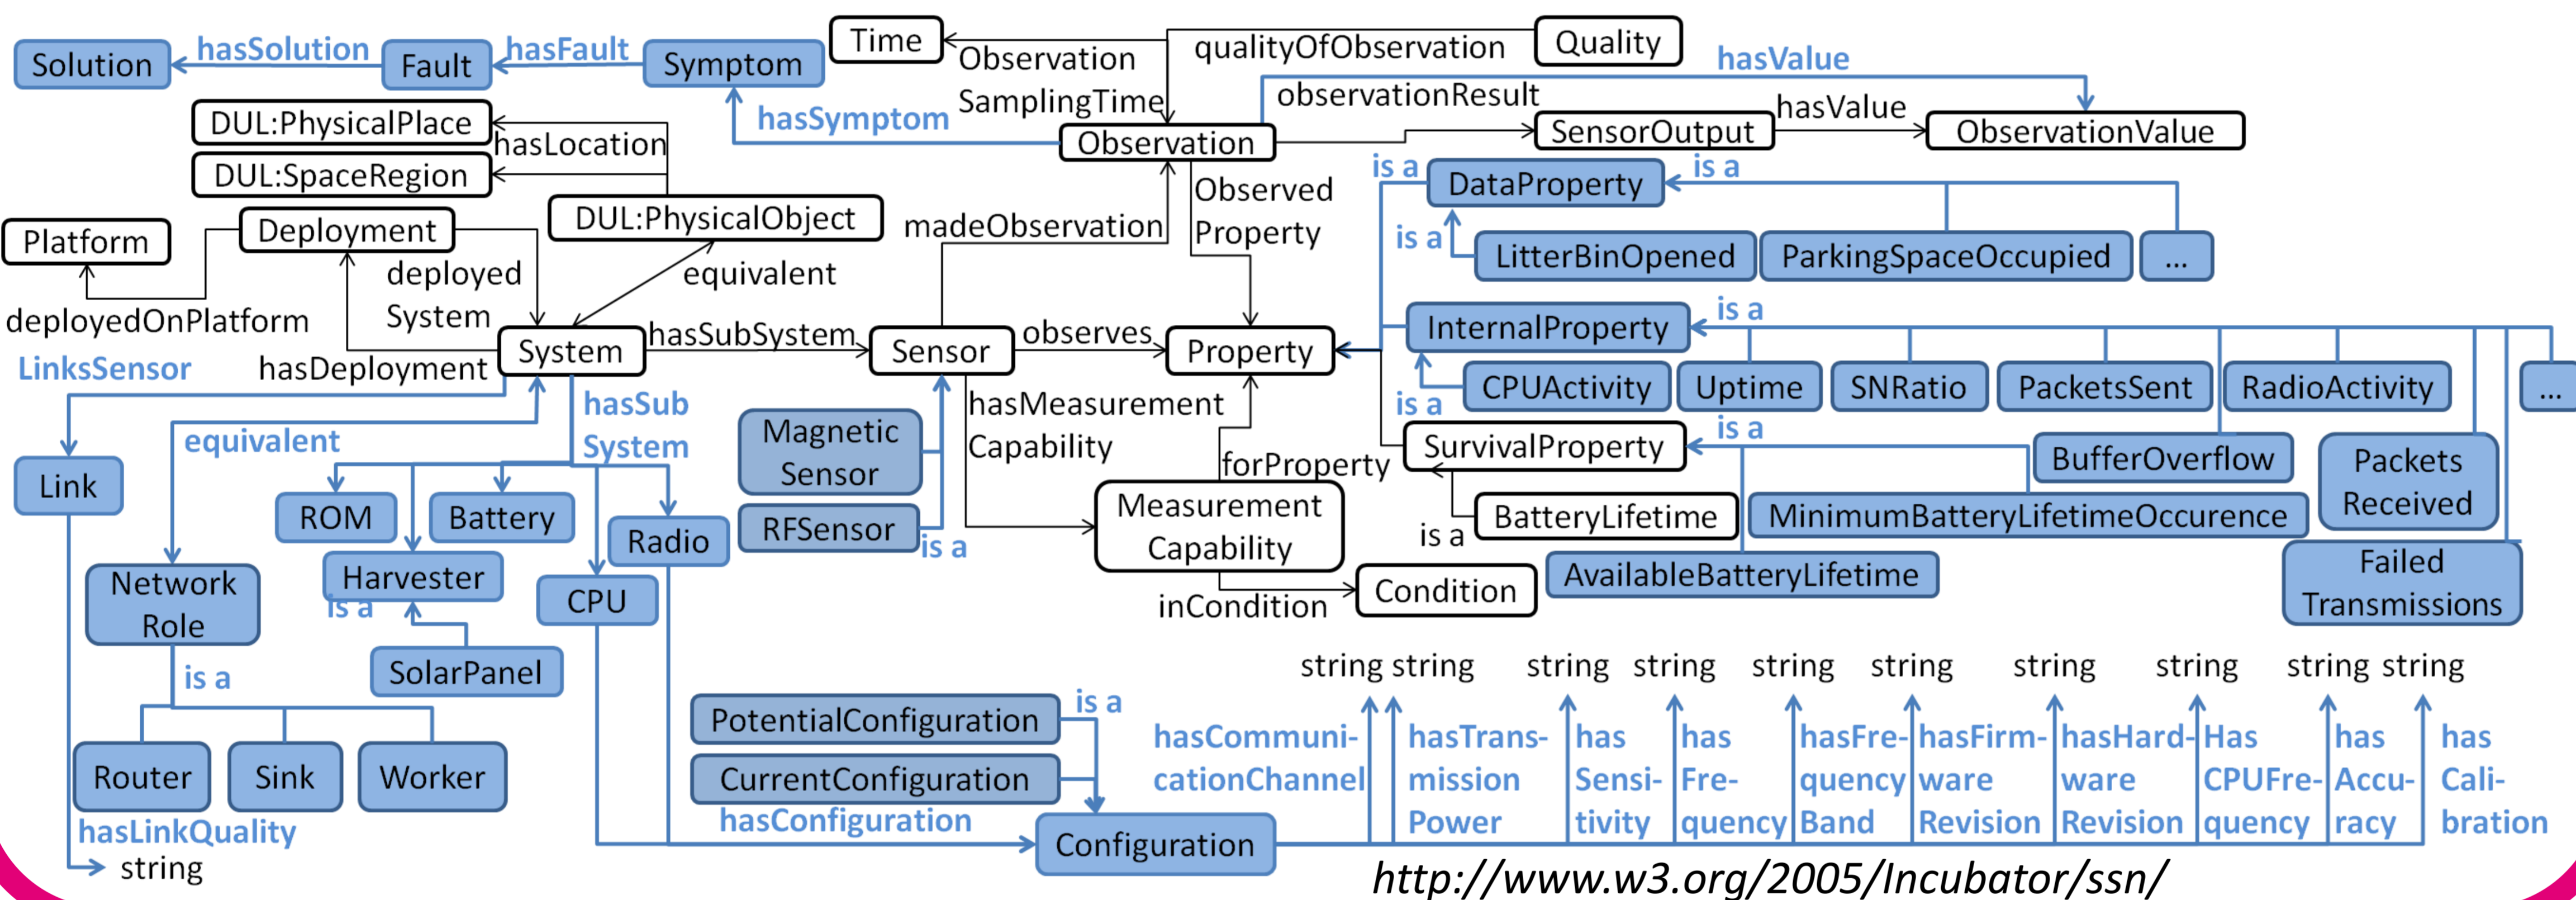

A SSN Ontology extension modeling energy usage

Code generation workflow

workflow