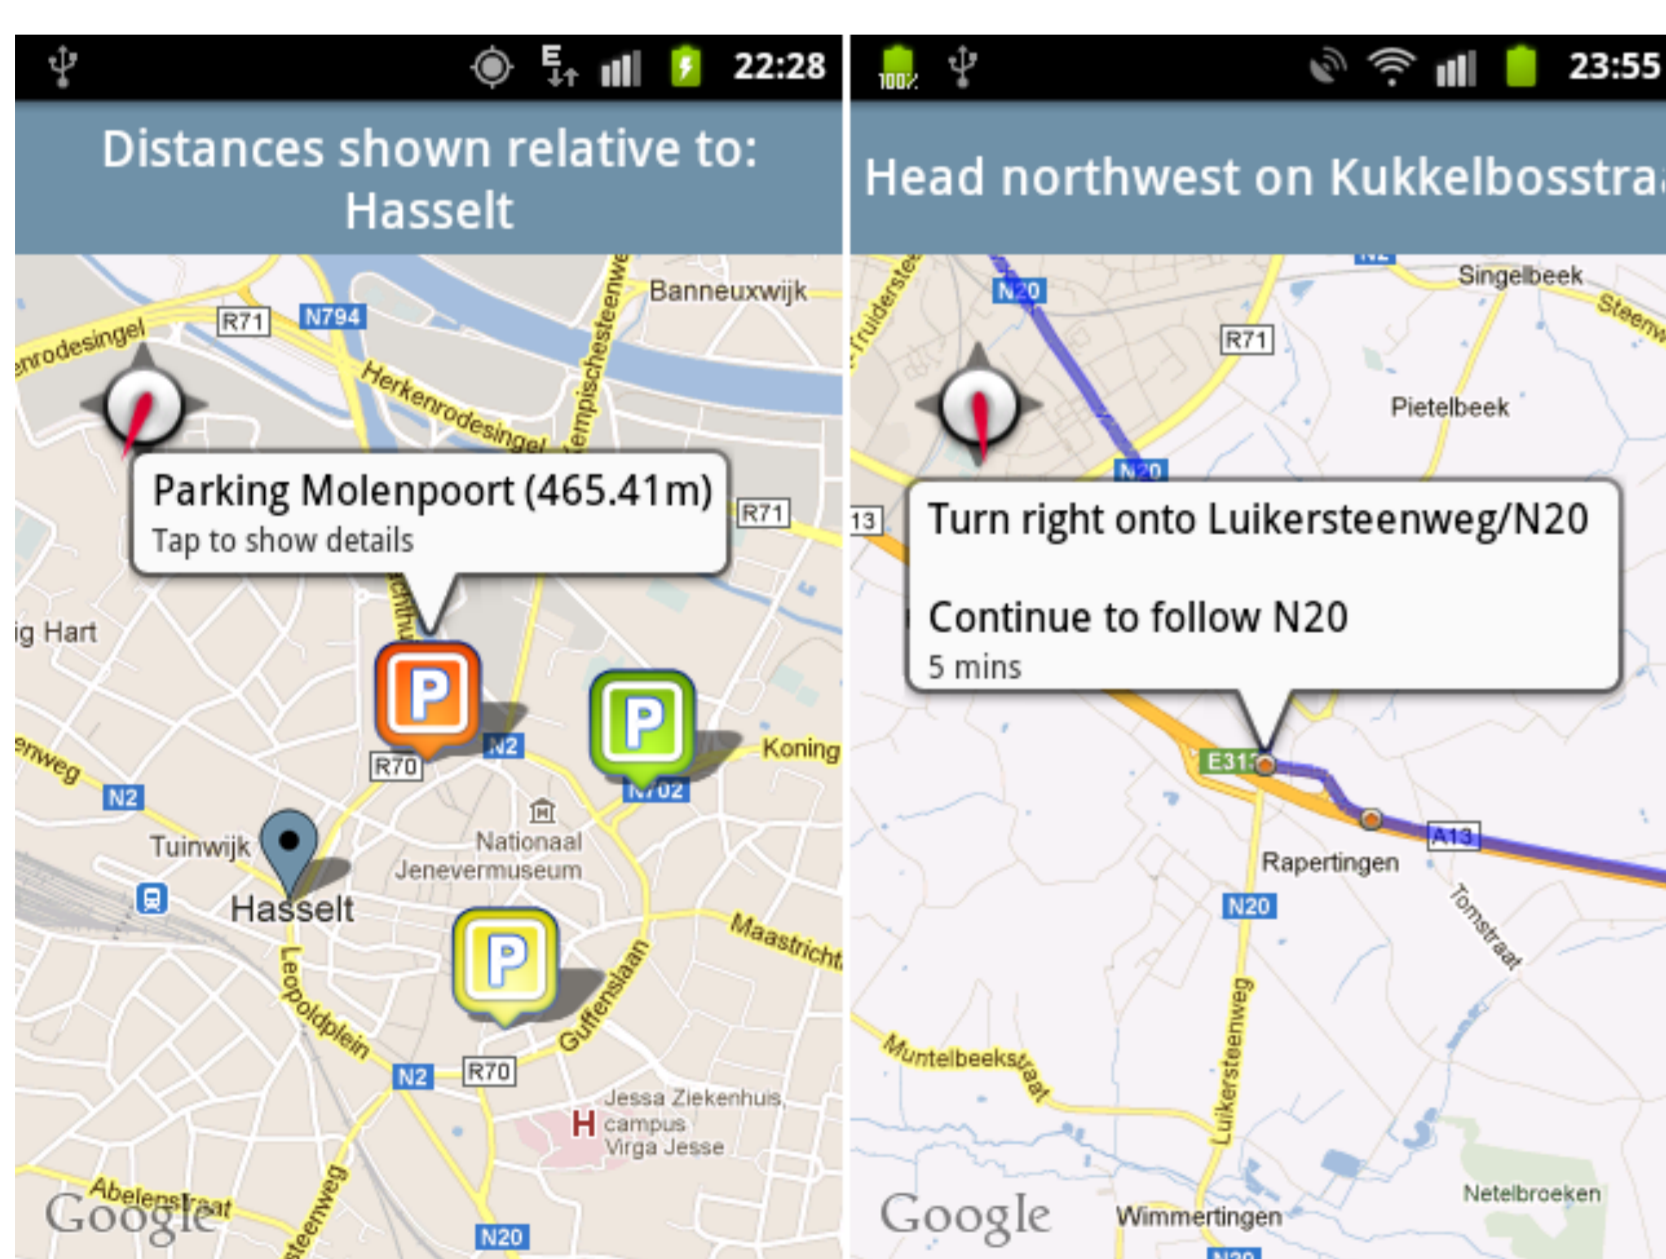

### Local reasoning

- Sensors: Detect occupation of parking spot
- Gateway: Cache measurements & request up-to-date ones
- Balance data freshness and amount of RF communication by adapting cache strategy