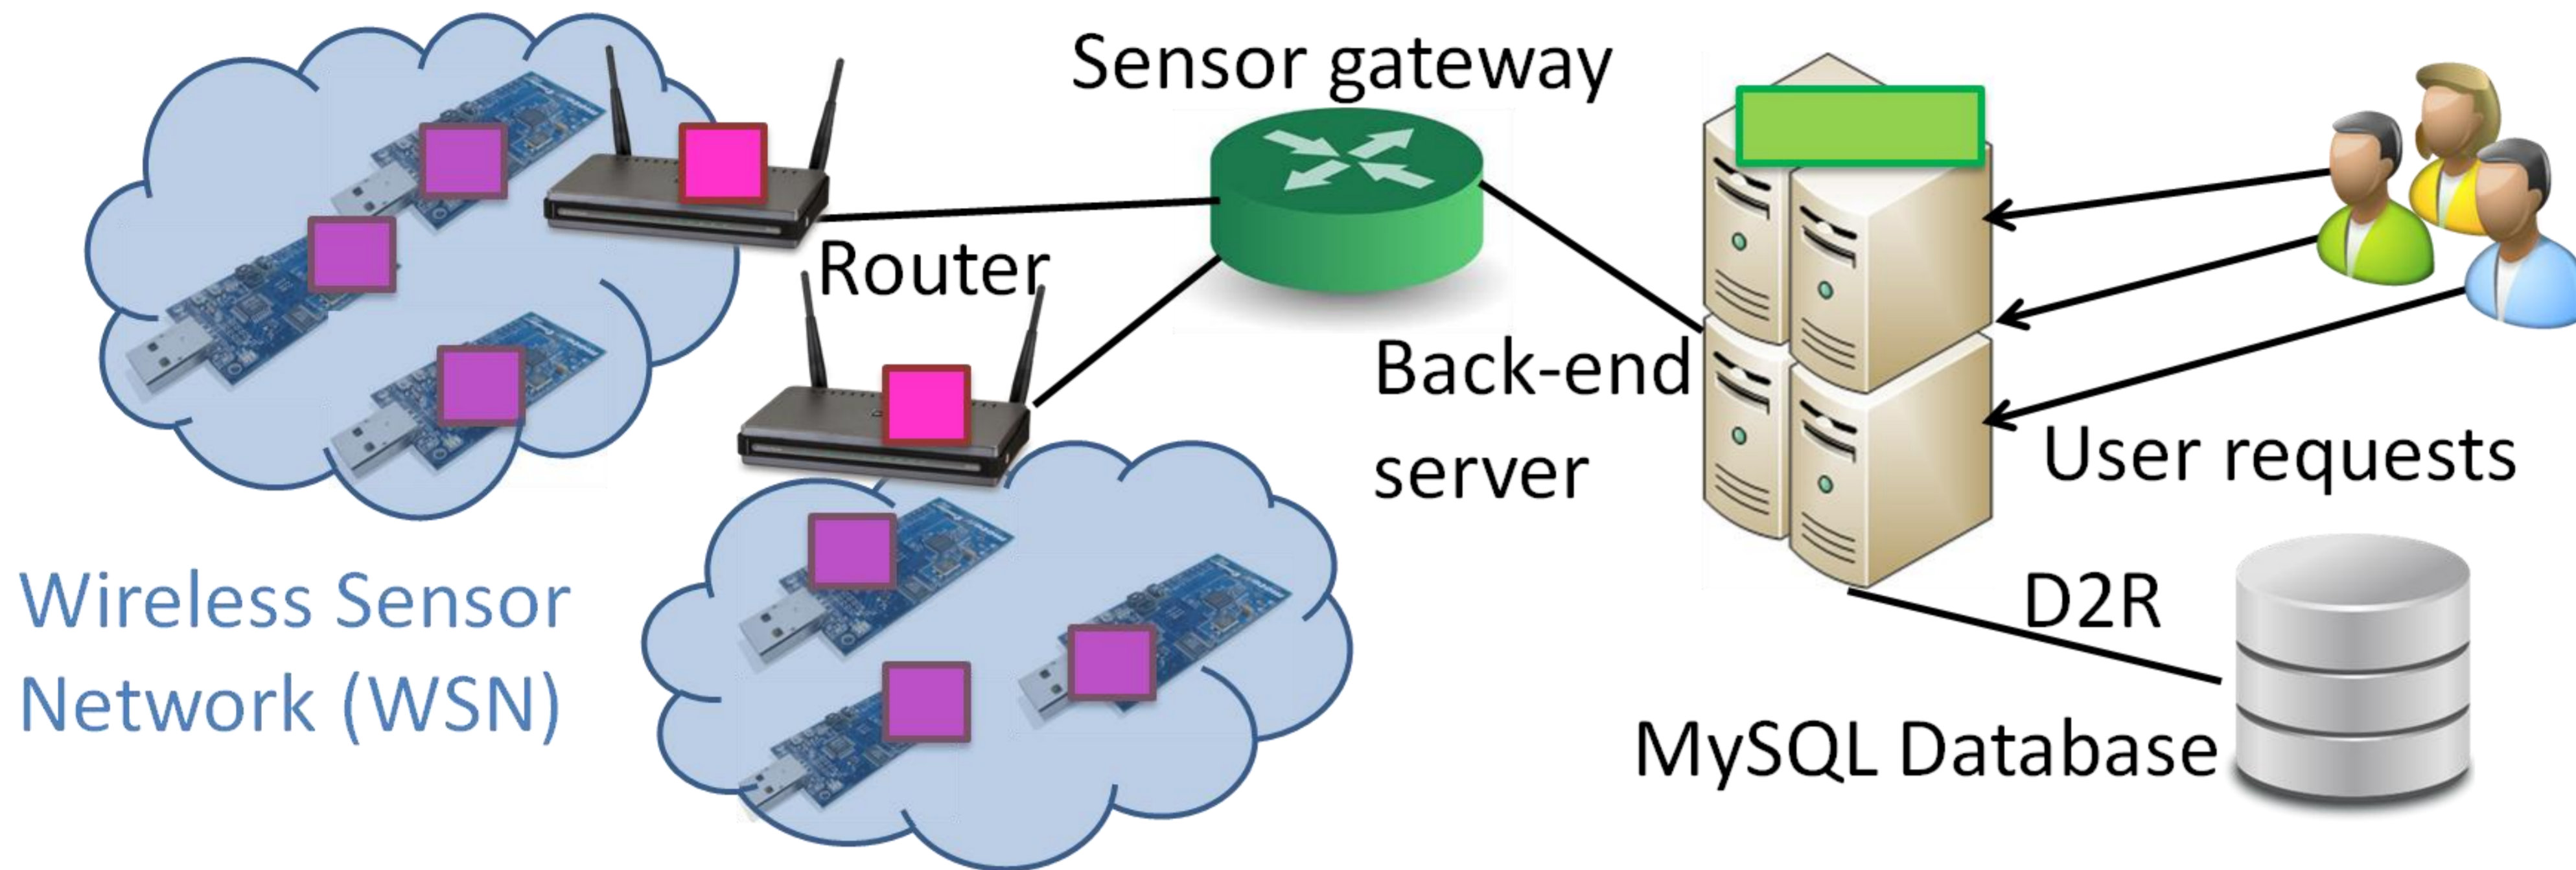

A Distributed Reasoning Platform to Preserve Energy in WSNs

Femke Ongenaë, Stijn Verstichel, Maarten Wijnants, Filip De Turck

A distributed reasoning platform is presented to reduce the energy consumption of Wireless Sensor Networks (WSNs) offering geospatial services by **minimizing the amount of wireless communication**. It combines **local, rule-based** reasoning on the sensors and gateways with **global, ontology-based** reasoning on the back-end servers.

Reasoning architecture

Local reasoning

- Rule-based data pre-processing
- Transmit less data
- Complexity reasoning adapted to capabilities device
- Optimize & monitor energy consumption of the device

Global reasoning

- Ontology-based back-end reasoning
- Optimize overall energy consumption of the WSN